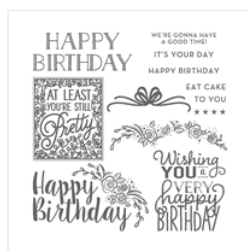

Supply List

Place Order
susanitell@gmail.com

[Big On Birthdays
Photopolymer
Stamp Set -
142877](#)

Price: \$27.00

[Succulent Garden
Designer Series
Paper - 142778](#)

Price: \$11.00

[Whisper White 8-
1/2" X 11" Thick
Cardstock -
140272](#)