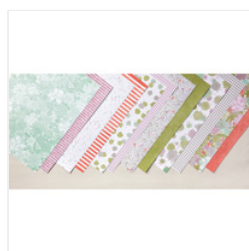

Supply List

Place Order
susanitell@gmail.com

[Big On Birthdays
Photopolymer
Stamp Set -
142877](#)

Price: \$27.00

[Succulent Garden
Designer Series
Paper - 142778](#)

Price: \$11.00

[Whisper White 8-
1/2" X 11" Thick
Cardstock -
140272](#)

Price: \$8.25

[Sweet Sugarplum
8-1/2" X 11"
Cardstock -
141418](#)

Price: \$8.00

[Mint Macaron 8-
1/2" X 11"
Cardstock -
138337](#)

Price: \$9.25

[Basic Black
Archival Stampin'
Pad - 140931](#)

Price: \$7.00