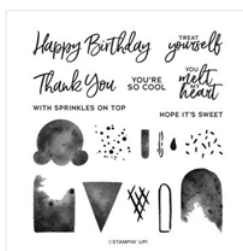

Price: \$11.50

[Sweet Ice Cream
Photopolymer
Stamp Set
\(English\) - 158224](#)

Price: \$17.00

[Poppy Parade 8-
1/2" X 11"
Cardstock -
119793](#)

Price: \$14.00

[Granny Apple
Green 8-1/2" X 11"
Cardstock -
146990](#)