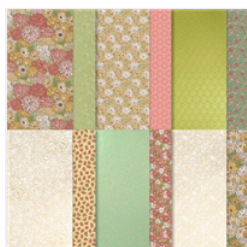

[Ornate Garden Specialty Designer Series Paper - 152488](#)

Price: $20.00