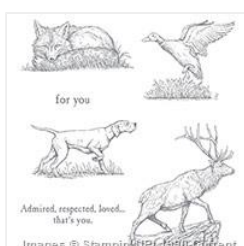

[The Wilderness Awaits Clear-Mount Stamp Set - 139365](#)

Price: $31.00