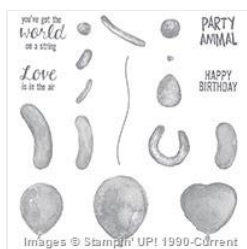

Supply List

Place Order
susanitell@gmail.com

[Balloon Builders
Photopolymer
Stamp Set -
140645](#)

Price: \$16.00

[Beautiful Ride
Photopolymer
Stamp Set -
140738](#)

Price: \$17.00

[Sahara Sand 8-
1/2" X 11"
Cardstock -
121043](#)

Price: \$9.25

[Soft Suede 8-1/2"
X 11" Cardstock -
115318](#)

Price: \$9.25

[Whisper White 8-
1/2" X 11" Thick
Cardstock -
140272](#)

Price: \$8.25

[Crumb Cake
Classic Stampin'
Pad - 126975](#)

Price: \$6.50