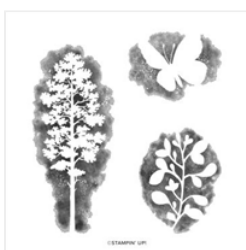

[Amazing
Silhouettes Cling
Stamp Set -
157814](#)

Price: $22.00