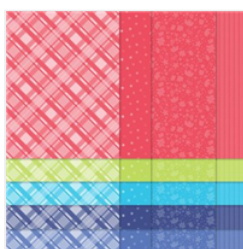

Supply List

Kim Quade
4026177955

kimgskards@gmail.com
www.kimplayswithpaper.com

[Mini Pocket Envelope Dies - 159167](#)

Price: \$29.00

[Peaceful Deer Photopolymer Stamp Set \(English\) - 156891](#)

Price: \$22.00

[2022-2024 In Color™ 6" X 6" \(15.2 X 15.2 Cm\) Designer Series Paper - 159253](#)

Price: \$12.00

[Basic White 8-1/2" X 11" Cardstock - 159276](#)

Price: \$13.00

[Mossy Meadow 8-1/2" X 11" Cardstock - 133676](#)