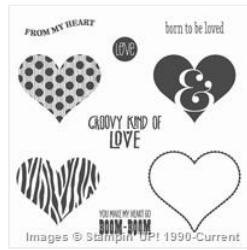

Supply List

Place Order
satomiwellard@gmail.com

[Groovy Love
Clear-Mount
Stamp Set -
134246](#)

Price: \$31.00

[Groovy Love
Wood-Mount
Stamp Set -
134243](#)

Price: \$43.00

[Everyday Chic
Designer Series
Paper - 138445](#)