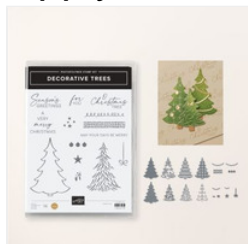

Decorative Trees Bundle Festive Holiday Card

Kathi Ondus

kaondus@simplykardsbykathi.com

<https://simplykardsbykathi.com>

Supply List

[Decorative Trees
Bundle \(English\) -
164085](#)

Price: \$52.00

[Distressed Tile 3D
Embossing Folder
- 162189](#)

Price: \$10.00

[Basic White 8-1/2"
X 11" Cardstock -
159276](#)

Price: \$13.00

[Shaded Spruce 8-
1/2" X 11"
Cardstock -
146981](#)

Price: \$14.00

[Shaded Spruce
Classic Stampin'
Pad - 147088](#)

Price: \$11.00