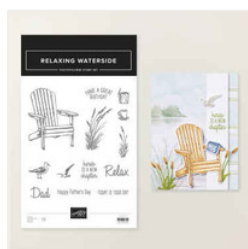

# Supply List

Kim Quade  
4026177955

[kimgskards@gmail.com](mailto:kimgskards@gmail.com)  
[www.kimplayswithpaper.com](http://www.kimplayswithpaper.com)

[Relaxing Waterside Photopolymer Stamp Set \(English\) - 167922](#)

Price: \$20.00

[Waterside Retreat 12" X 12" \(30.5 X 30.5 Cm\) Designer Series Paper - 167920](#)

Price: \$13.00

[Gray Granite 8- 1/2" X 11" Cardstock - 146983](#)

Price: \$14.00

[Misty Moonlight 8- 1/2" X 11" Cardstock - 153081](#)