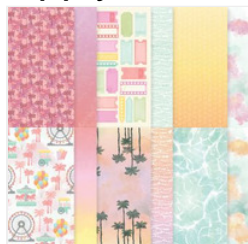

Beach Boardwalk Double Diagonal Card

Tami White

tami@stampwithtami.com

www.stampwithtami.com

Supply List

[Beach Boardwalk
12" X 12" \(30.5 X
30.5 Cm\) Designer
Series Paper -
166820](#)

Price: \$12.50

[Boardwalk Fun
Dies - 166828](#)

Price: \$28.00

[Basic White 8-1/2"
X 11" Cardstock -
166780](#)

Price: \$14.00

[Coastal Cabana 8-
1/2" X 11"
Cardstock -
131297](#)

Price: \$14.00

[Beach Time
Scrapbooking
Workshop Kit
\(English\) - 166843](#)