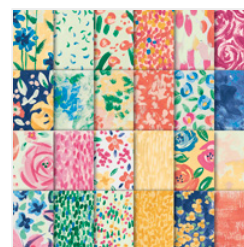

Price: \$14.00

[Cherry Cobbler 8-1/2" X 11" Cardstock - 119685](#)

Price: \$14.00

[Whisper White 8-1/2" X 11" Cardstock - 100730](#)

Price: \$9.75

[Sparkle Glimmer Paper - 146957](#)

Price: \$5.00

[Garden Impressions 6" X 6" \(15.2 X 15.2 Cm\) Designer Series Paper - 146289](#)