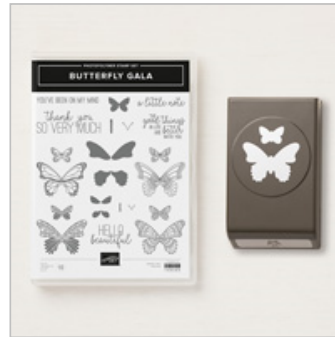

Supply List

Bev Adams

805 388-0238

bevadams@verizon.net

bevadams.com

Butterfly Gala
Photopolymer Stamp

Set

148580

\$21.00

Butterfly Duet Punch

148523

\$18.00

Butterfly Gala
Photopolymer Bundle

150599

\$35.00

Label Me Pretty
Wood-Mount Stamp

Set

143858

\$23.00

Label Me Pretty
Clear-Mount Stamp

Set

143861

\$17.00

Country Floral
Dynamic Textured
Impressions
Embossing Folder