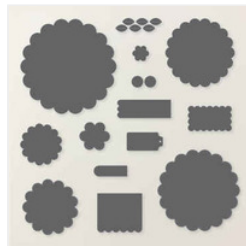

Price: \$14.00

[Basic Beige 8-1/2"  
X 11" Cardstock -  
164511](#)

Price: \$14.00

[Basic White 8-1/2"  
X 11" Cardstock -  
166780](#)

Price: \$14.00

[Luxe White 12" X  
12" \(30.5 X 30.5  
Cm\) Specialty  
Designer Series  
Paper - 167947](#)

Price: \$10.00

[Valley In Bloom  
12" X 12" \(30.5 X  
30.5 Cm\) Designer  
Series Paper -  
167935](#)

Price: \$13.00

[White With Gold  
3/8" \(1 Cm\) Ribbon  
- 166979](#)

Price: \$8.50

[Shimmering Dots -  
167949](#)

Price: \$8.50

[Stampin' Cut &  
Emboss Machine -  
149653](#)

Price: \$140.00

[Scalloped Blooms  
Dies - 167646](#)

Price: \$39.00

[Floral Spray 3D  
Embossing Folder  
- 167946](#)

Price: \$12.00

[Tear & Tape  
Adhesive - 154031](#)