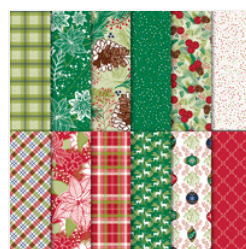

[Under The
Mistletoe Designer
Series Paper -
146921](#)

Price: $11.00