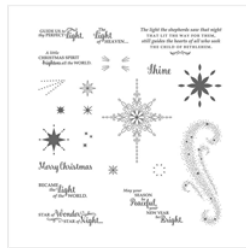

[Star Of Light
Photopolymer
Stamp Set -
142110](#)

Price: $26.00