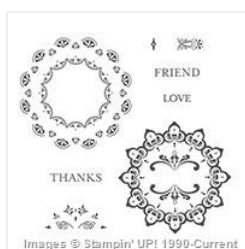

Tasty Treats
Specialty Designer
Series Paper -
147364

Party Animal
Designer Washi
Tape - 147362

Seaside Textured
Impressions
Embossing Folder
- 147360

Sparkle Textured
Impressions
Embossing Folder
- 147356