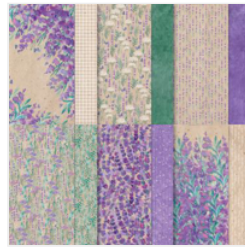

# Supply List

Margaret Knight  
678-910-2480

[creativestampingwithMargaret@gmail.com](mailto:creativestampingwithMargaret@gmail.com)  
[www.CreativeStampingwithMargaret.com](http://www.CreativeStampingwithMargaret.com)

[Perennial Lavender Suite Collection \(English\) - 162613](#)  
Price: \$126.50

[Perennial Postage Bundle \(English\) - 162608](#)  
Price: \$51.25

[Perennial Lavender 12" X 12" \(30.5 X 30.5 Cm\) Designer Series Paper - 162593](#)  
Price: \$12.50

[Gorgeous Grape 8-1/2" X 11" Cardstock - 146987](#)  
Price: \$14.00

[Crumb Cake 8-1/2" X 11" Cardstock - 120953](#)  
Price: \$14.00

[Basic White 8-1/2" X 11" Cardstock - 159276](#)  
Price: \$13.00

[Highland Heather Classic Stampin' Pad - 147103](#)  
Price: \$11.00