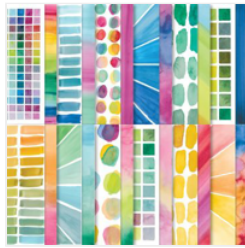

Supply List

Tammy Fite
505.440.4936

stampwithtammy@gmail.com
<http://tammyfite.stampinup.net>

[Simply Said Mix & Match Photopolymer Stamp Set \(English\) - 163756](#)
Price: \$17.00

[Full Of Life 6" X 6" \(15.2 X 15.2 Cm\) Designer Series Paper - 163357](#)
Price: \$12.50

[Flat Adhesive-Backed Pearls - 160449](#)
Price: \$9.00

[Real Red Classic Stampin' Pad - 147084](#)
Price: \$11.00

[Real Red Classic Stampin' Ink Refill - 103287](#)
Price: \$6.00

[Real Red 8-1/2" X 11" Cardstock - 102482](#)
Price: \$14.00