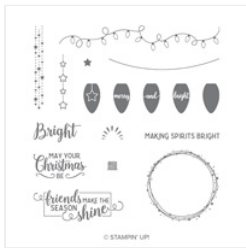

Supply List

Linda Fisher
336-260-2173

angelsofjoy@gmail.com

[Http://www.devotedstamper.com](http://www.devotedstamper.com)

[Making Christmas
Bright
Photopolymer
Stamp Set -
148046](#)

Price: \$21.00

[Rustic Retreat
Cling Stamp Set
\(En\) - 150285](#)