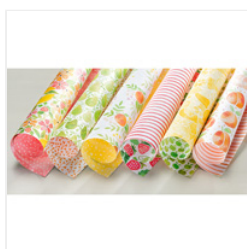

Supply List

Margaret Knight

678-910-2480

creativestampingwithMargaret@gmail.com

www.CreativeStampingwithMargaret.com

[Fresh Fruit Photopolymer Stamp Set - 141770](#)

Price: \$27.00

[Fruit Stand Designer Series Paper - 141660](#)

Price: \$11.00

[Peekaboo Peach 8-1/2" X 11" Cardstock - 141417](#)

Price: \$8.00

[Peekaboo Peach Classic Stampin' Pad - 141398](#)

Price: \$6.50

[Flirty Flamingo Classic Stampin' Pad - 141397](#)

Price: \$6.50