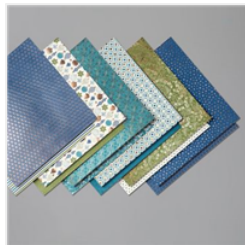

Price: \$8.00

[Whisper White 8-1/2" X 11" Cardstock - 100730](#)

Price: \$9.75

[Soft Suede 8-1/2" X 11" Cardstock - 115318](#)

Price: \$9.25

[Early Espresso 8-1/2" X 11" Cardstock - 119686](#)

Price: \$14.00

[Copper Foil Sheets - 142020](#)

Price: \$5.00

[Brightly Gleaming Specialty Designer Series Paper - 150429](#)

Price: \$15.00

[Basketweave & Metallic Ribbon Combo Pack - 153553](#)

Price: \$8.00

[Crumb Cake Stampin' Blends Combo Pack - 154882](#)