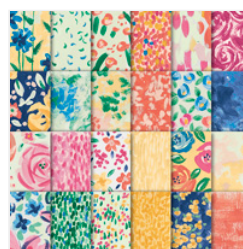

Price: \$25.00

[Garden Impressions 6" X 6" \(15.2 X 15.2 Cm\) Designer Series Paper - 146289](#)

Price: \$11.00

[Night Of Navy 8-1/2" X 11" Cardstock - 100867](#)

Price: \$14.00

[Night Of Navy Classic Stampin' Pad - 147110](#)

Price: \$11.00

[Mango Melody 8-1/2" X 11" Cardstock - 146989](#)

Price: \$9.25

[Silver 3/8" \(1 Cm\) Metallic Edge Ribbon - 144213](#)

Price: \$7.00

[Night Of Navy Dark Stampin' Blends Marker - 144039](#)

Price: \$4.50