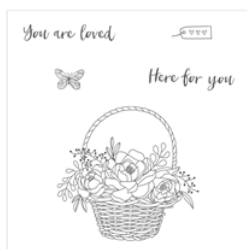

Supply List

Patti Dolan

patti@pspapercrafts.com

www.pspapercrafts.com

[Blossoming Basket
Clear-Mount
Stamp Set -
147124](#)

Price: \$0.00

[Basket Weave
Dynamic Textured
Impressions
Embossing Folder
- 146841](#)