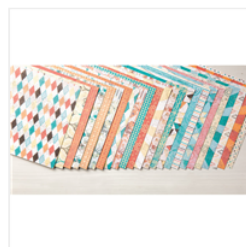

[Cupcakes &
Carousels
Designer Series
Paper Stack -
142744](#)

Price: £9.00