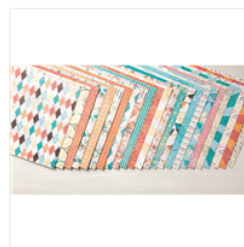

Supply List

Place Order
liz.yuille@artlover.com

Window Shopping
Clear-Mount
Bundle - 144743

Price: £45.00

Peekaboo Peach
Ombre Stampin'
Pad - 142805

Price: £8.25

Affectionately
Yours Designer
Washi Tape -
141635

Price: £7.25

Cupcakes &
Carousels
Designer Series
Paper Stack -
142744

Price: £9.00

Kraft 12" X 12"
(30.5 X 30.5 Cm)
Cardstock -
133674

Price: £6.50

Whisper White
Craft Stampin' Pad
- 101731

Price: £7.25

Gold Glimmer
Paper - 133719