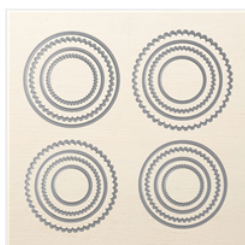

Price: £4.50

Fruit Stand A4
Cardstock -
141762

Price: £7.25

So Saffron A4
Cardstock -
108611

Price: £8.75

Whisper White A4
Thick Cardstock -
140490

Price: £7.75

Layering Circles
Dies - 141705

Price: £33.00

Early Espresso
Classic Stampin'
Pad - 126974

Price: £6.00

Bermuda Bay
Classic Stampin'
Pad - 131171

Price: £6.00

Stampin'
Dimensionals -
104430

Price: £4.00

Snail Adhesive -
104332