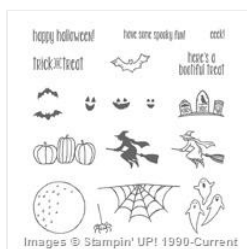

Supply List

Claudia Perry
706-587-4824

astampingteddy@gmail.com
<http://stampingincolumbusga.blogspot.com/>

[Spooky Fun
Photopolymer
Stamps - 142236](#)

Price: \$16.00

[Ghoulish Grunge
Clear-Mount
Stamp Set -
142241](#)