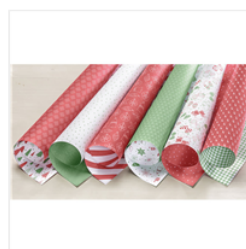

[Be Merry Designer
Series Paper -
144111](#)

Price: $11.00