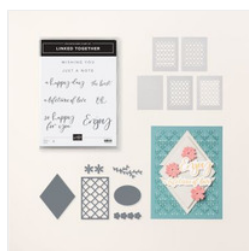

Supply List

Peggy Noe

peggy@prettypapercards.com

<http://prettypapercards.com>

[Linked Together Bundle \(English\) - 164810](#)

Price: \$58.50

[Basic White 8-1/2" X 11" Cardstock - 159276](#)

Price: \$13.00

[Azure Afternoon 8-1/2" X 11" Cardstock - 161719](#)

Price: \$14.00

[Daffodil Delight 8-1/2" X 11" Cardstock - 119683](#)

Price: \$14.00

[Lemon Lolly 8-1/2" X 11" Cardstock - 161720](#)

Price: \$14.00

[Azure Afternoon Classic Stampin' Pad - 161663](#)