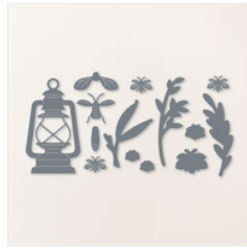

Supply List

Patti Dolan

patti@pspapercrafts.com

www.pspapercrafts.com

[Lighting The Way
Photopolymer
Stamp Set
\(English\) - 160868](#)

Price: \$23.00

[Lighting The Way
Dies - 160496](#)

Price: \$31.00

[Zoo Crew 12" X
12" \(30.5 X 30.5
Cm\) Designer
Series Paper -
161304](#)

Price: \$12.50

[Basic Black 8-1/2"
X 11" Cardstock -
121045](#)

Price: \$14.00

[Lemon Lolly 8-1/2"
X 11" Cardstock -
161720](#)

Price: \$14.00