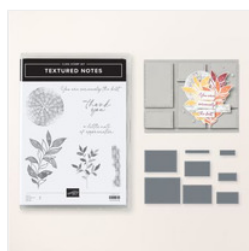

Woven Textures Rosette

Supply List

Tami White

tami@stampwithtami.com

www.stampwithtami.com

[Textured Notes Bundle \(English\) - 165556](#)

Price: \$48.50

[Early Espresso Classic Stampin' Pad - 147114](#)

Price: \$11.00

[Textured Metallic 12" X 12" \(30.5 X 30.5 Cm\) Specialty Paper - 163772](#)

Price: \$8.50

[Woven Textures 12" X 12" \(30.5 X 30.5 Cm\) Designer Series Paper - 165560](#)

Price: \$12.50

[Early Espresso 8-1/2" X 11" Cardstock - 119686](#)