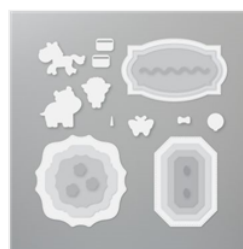

Price: \$17.00

[Spiral Dye Cling Stamp Set - 156927](#)

Price: \$18.00

[Hippo & Friends Dies - 153585](#)

Price: \$36.00

[2021-2023 In Color 6" X 6" \(15.2 X 15.2 Cm\) Designer Series Paper - 155641](#)

Price: \$11.50