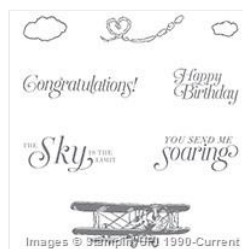

Supply List

Ann Clemmer
 (530) 761-5090
ann@stamperdog.com
www.stamperdog.com

[Bear Hugs Wood-Mount Stamp Set - 139543](#)

Price: \$30.00

[Bear Hugs Clear-Mount Stamp Set - 139546](#)

Price: \$22.00

[Sky Is The Limit Wood-Mount Stamp Set - 141282](#)

Price: \$0.00

[Sky Is The Limit Clear-Mount Stamp Set - 141349](#)

Price: \$0.00

[Big Shot - 113439](#)

Price: \$110.00

[Bear Hugs Framelits Dies - 140275](#)

Price: \$27.00

[Circles Collection Framelits Dies - 130911](#)