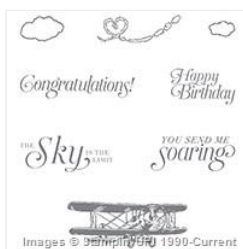

Supply List

Ann Clemmer
 (530) 761-5090
ann@stamperdog.com
www.stamperdog.com

[Bear Hugs Wood-Mount Stamp Set - 139543](#)

Price: \$30.00

[Bear Hugs Clear-Mount Stamp Set - 139546](#)

Price: \$22.00

[Sky Is The Limit Wood-Mount Stamp Set - 141282](#)

Price: \$0.00

[Sky Is The Limit Clear-Mount Stamp Set - 141349](#)

Price: \$0.00

[Big Shot - 113439](#)

Price: \$110.00

[Bear Hugs Framelits Dies - 140275](#)

Price: \$27.00

[Circles Collection Framelits Dies - 130911](#)