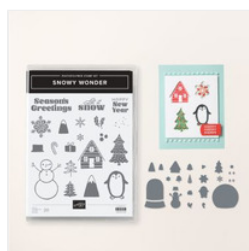

Supply List

Roberta Timmons

740-601-2396

StampwithRoberta@gmail.com

www.stampwithroberta.blogspot.com

[Snowy Wonder Bundle \(English\) - 164125](#)

Price: \$45.75

[Basic White 8-1/2" X 11" Cardstock - 159276](#)

Price: \$13.00

[Cherry Cobbler 8-1/2" X 11" Cardstock - 119685](#)

Price: \$14.00

[Early Espresso 8-1/2" X 11" Cardstock - 119686](#)

Price: \$14.00

[Shaded Spruce 8-1/2" X 11" Cardstock - 146981](#)

Price: \$14.00