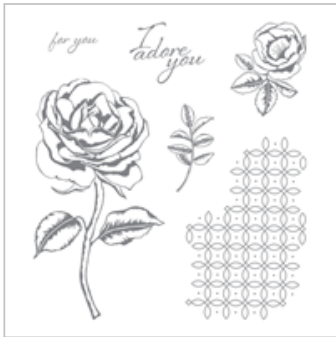

# Supply List

Karen Gooch

775-557-2142

[karen@inkersworkshop.com](mailto:karen@inkersworkshop.com)

[www.InkersWorkshop.com](http://www.InkersWorkshop.com)

[Graceful Garden  
Wood-Mount Stamp](#)

[Set](#)

143846