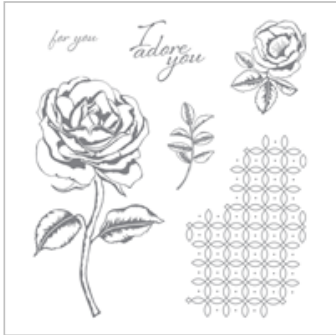

Supply List

Karen Gooch

775-557-2142

karen@inkersworkshop.com

www.InkersWorkshop.com

[Graceful Garden
Wood-Mount Stamp](#)

[Set](#)

143846