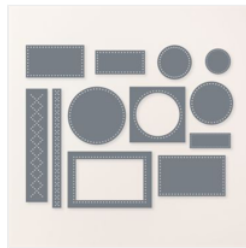

Delightful Floral Hello Card

Supply List

Polly Libby
919-357-3781

libbyscraftstudio@gmail.com
<https://libbyscraftstudio.blogspot.com/>

[Cottage Wreaths
Photopolymer
Stamp Set
\(English\) - 159652](#)

Price: \$19.00

[Everyday Details
Dies - 162864](#)

Price: \$34.00

[Delightful Floral
12" X 12" \(30.5 X
30.5 Cm\) Designer
Series Paper -
162356](#)

Price: \$12.50

[Bubble Bath 8-1/2"
X 11" Cardstock -
161718](#)

Price: \$14.00