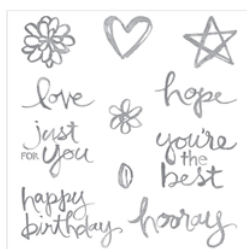

Supply List

Rachel Zmolik
972-268-4994

rachelbarak@yahoo.com
www.scrappyz.stampinup.net

[Watercolor Words
Photopolymer
Stamp Set -
138702](#)

Price: $26.00