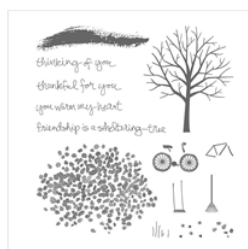

Supply List

Place Order

jomina.creations@hotmail.com
jominacreations.stampinup.com

[Sheltering Tree
Photopolymer
Stamp Set -
137163](#)

Price: \$32.00

[Big Shot - 113439](#)

Price: \$136.00

[Circles Collection
Framelits Dies -
130911](#)