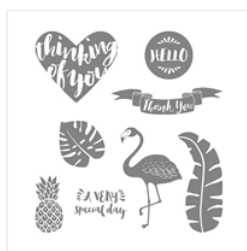

Supply List

Jennifer Gregorsky
jennifer@gregorsky.com
jennygpc.blogspot.com

[Pop Of Paradise
Clear-Mount
Stamp Set -
141581](#)

Price: \$19.00

[Wild Wasabi 8-1/2"
X 11" Cardstock -
108641](#)

Price: \$8.00