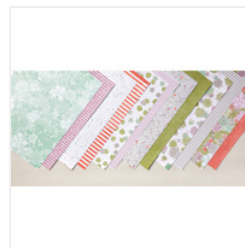

Price: £8.75

[Sweet Sugarplum A4 Cardstock - 141423](#)

Price: £7.25

[Whisper White A4 Cardstock - 106549](#)

Price: £9.00

[Succulent Garden Designer Series Paper - 142778](#)

Price: £10.00

[1" \(2.5 Cm\) Circle Punch - 119868](#)