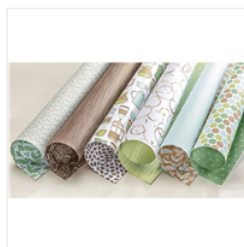

[Coffee Break
Designer Series
Paper - 144155](#)

Price: $11.00