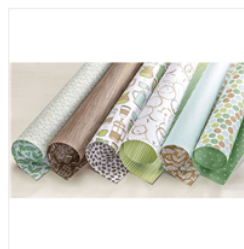

Coffee Break
Designer Series
Paper - 144155

Price: $11.00