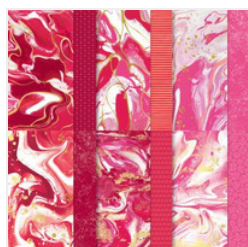

Price: \$12.00

[Cherry Cobbler 8-1/2" X 11" Cardstock - 119685](#)

Price: \$14.00

[Basic Black 8-1/2" X 11" Cardstock - 121045](#)

Price: \$14.00

[Basic White 8-1/2" X 11" Cardstock - 159276](#)

Price: \$13.00

[Marbled Elegance 12" X 12" \(30.5 X 30.5 Cm\) Specialty Designer Series Paper - 164919](#)

Price: \$16.50

[Tuxedo Black Memento Ink Pad - 132708](#)

Price: \$8.00

[Cherry Cobbler Classic Stampin' Pad - 147083](#)