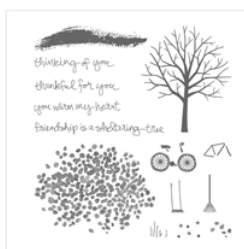

[Sheltering Tree
Photopolymer
Stamp Set -
137163](#)

Price: $25.00