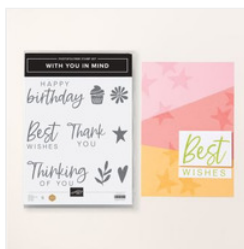

With You In Mind DSP fun fold Supply List

Susie Wood
(641) 660-2537

ds52wood@gmail.com

www.susiewood.stampinup.net

[Stampin' Cut & Emboss Machine - 149653](#)

Price: \$140.00

[Countryside Corners Dies - 161471](#)

Price: \$28.00

[With You In Mind Photopolymer Stamp Set \(English\) - 164747](#)

Price: \$20.00

[Mixed Labels Cling Stamp Set \(English\) - 164643](#)

Price: \$23.00

[Bloom Impressions 12" X 12" \(30.5 X 30.5 Cm\) Designer Series Paper - 164944](#)