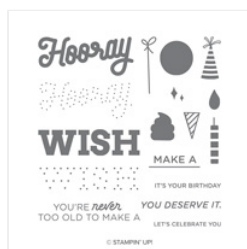

Supply List

Karen Day
501-213-8076 call/text
keday56@gmail.com
www.karenday.stampinup.net

[We'll Walrus Be Friends Cling Stamp Set - 149367](#)

Price: \$22.00

[Broadway Birthday Photopolymer Stamp Set - 147067](#)