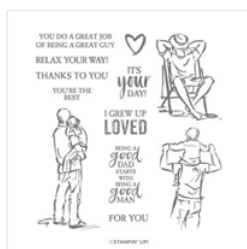

# Supply List

Patti Dolan

[patti@pspapercrafts.com](mailto:patti@pspapercrafts.com)

[www.pspapercrafts.com](http://www.pspapercrafts.com)

[A Good Man Cling Stamp Set \(En\) - 149270](#)

Price: \$24.00

[Misty Moonlight 8-1/2" X 11" Cardstock - 153081](#)