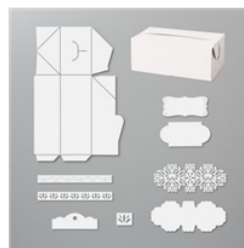

Price: \$11.50

2020-2022 In
Color Enamel Dots
- 152480

Sale: \$3.20

Price: \$8.00

Stampin'
Dimensionals -
104430

Price: \$4.25

Stitched Shapes
Dies - 152323

Price: \$30.00