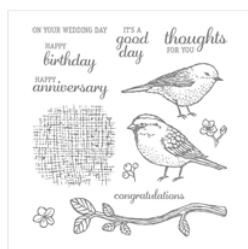

Supply List

Jeanne Nielsen

781-771-0849

stampwithjeannie@gmail.com

<http://stampingwithjeannie.stampinup.net/>

[Best Birds
Photopolymer
Stamp Set -
141525](#)

Price: \$21.00

[Pinewood Planks
Dynamic Textured
Impressions
Embossing Folder
- 143708](#)