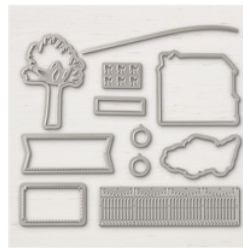

[Farmhouse Christmas Photopolymer Bundle - 149941](#)

Price: £41.25

[Farmhouse Christmas Stamp Set - 148478](#)

Price: £16.00

[Farmhouse Framelits Dies - 147922](#)

Price: £30.00

[Festive Farmhouse 12" X 12" \(30.5 X 30.5 Cm\) Designer Series Paper - 147820](#)

Price: £10.25

[Santa's Workshop Enamel Shapes - 147811](#)

Price: £6.50

[Dark Cherry Cobbler Stampin' Blends Marker - 144575](#)

Price: £4.25

[Stampin' Blends Crumb Cake Combo Pack - 144601](#)

Price: £8.50